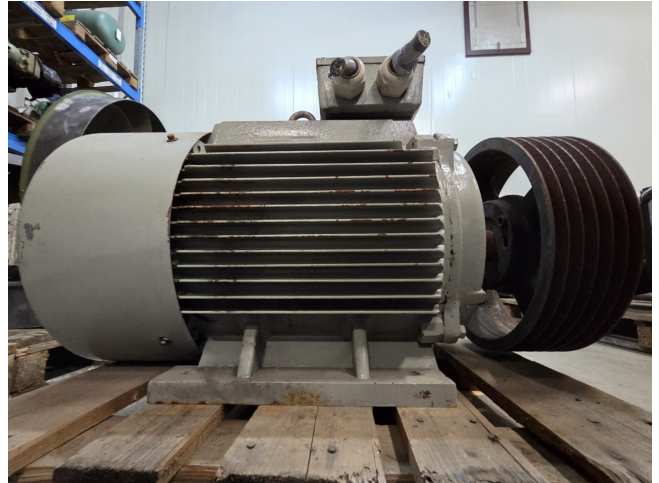

EMI 225

Specifications

Brand	EMI
Type	225
kW	55
RPM	1475
Size & Weight	850x450x570 mm (LxWxH) & 295 kg
50 Hz / 60 Hz	50/60
Stock	1

Description

Used EMI 225

Used EMI 225 electro motor with the following specifications: 50/60 Hz - 55/66 kW - 1475/1770 RPM. Dimensions: 850x450x570 mm (LxWxH) & 295 kg.